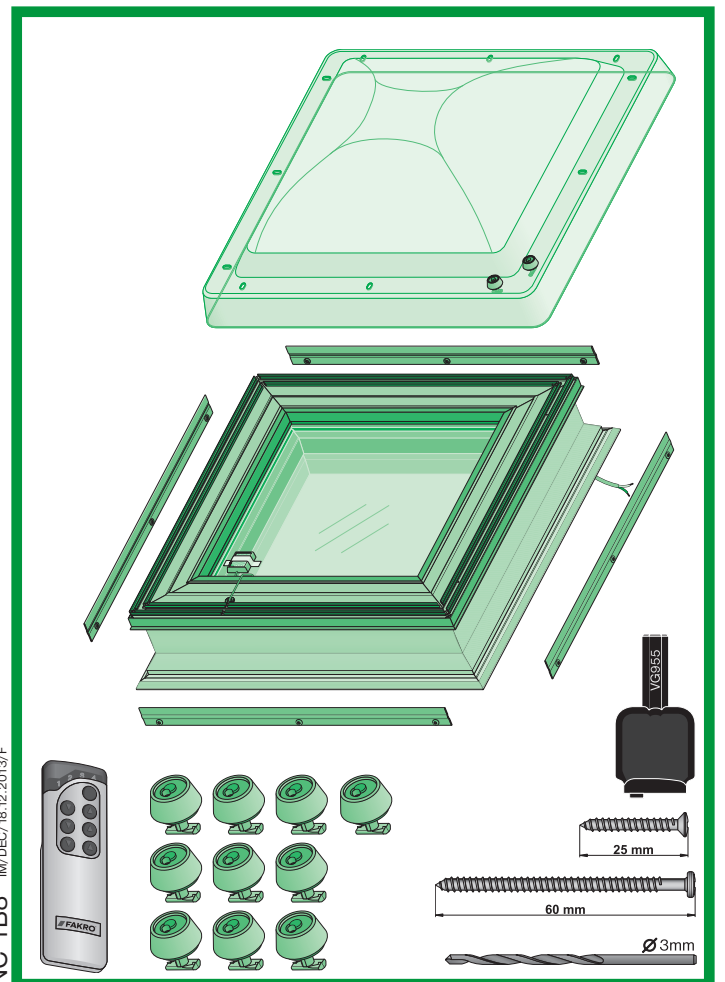

DEC

<http://www.fakro.com/download/film-installation-instructions/roof-windows/>