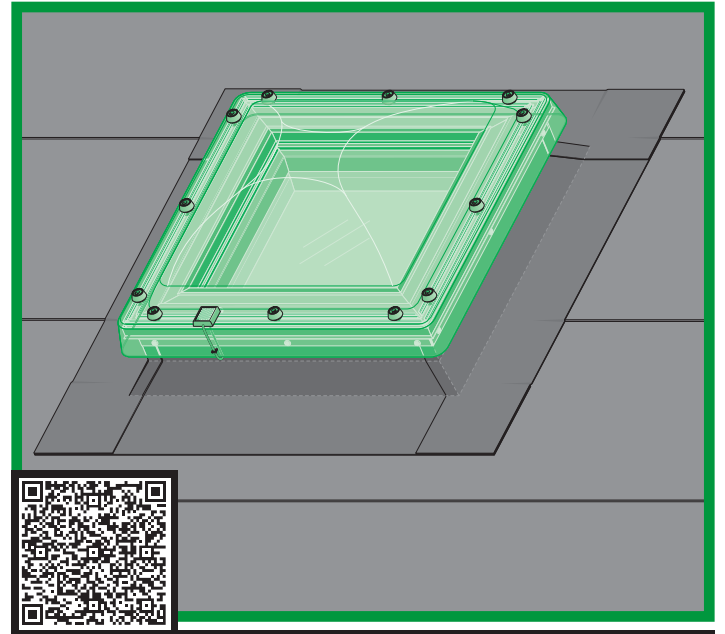

DEC

<http://www.fakro.com/download/film-installation-instructions/roof-windows/>